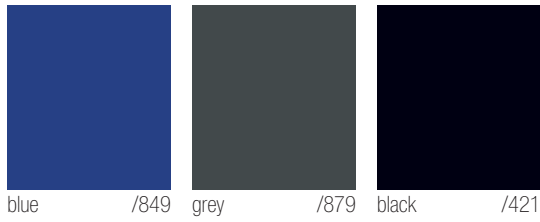

Laminates

Nylon PA

Factory stained and lacquered samples are not intended as exact match to actual production. Crassevig is not responsible for variations in finish colours due to natural differences in materials and sunlight.